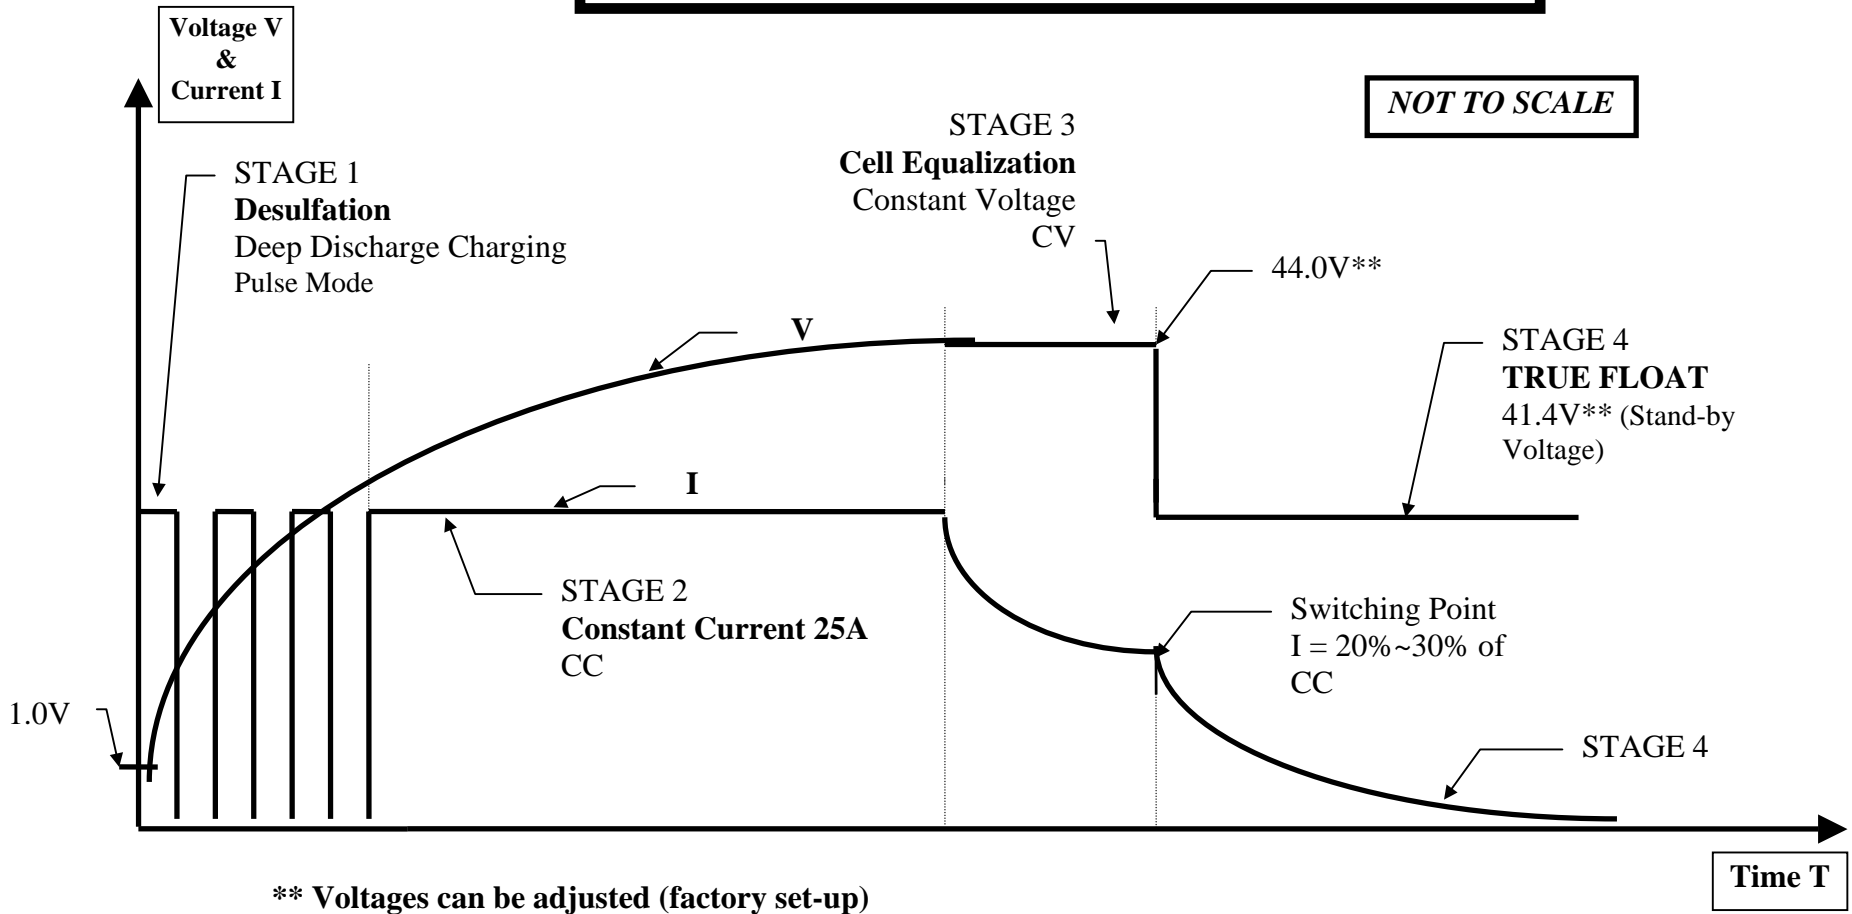

CHARGING CURVE MODEL 3650SR

SONEIL 36V/25A CHARGER

Ref: Curve3650SR.23Sept05